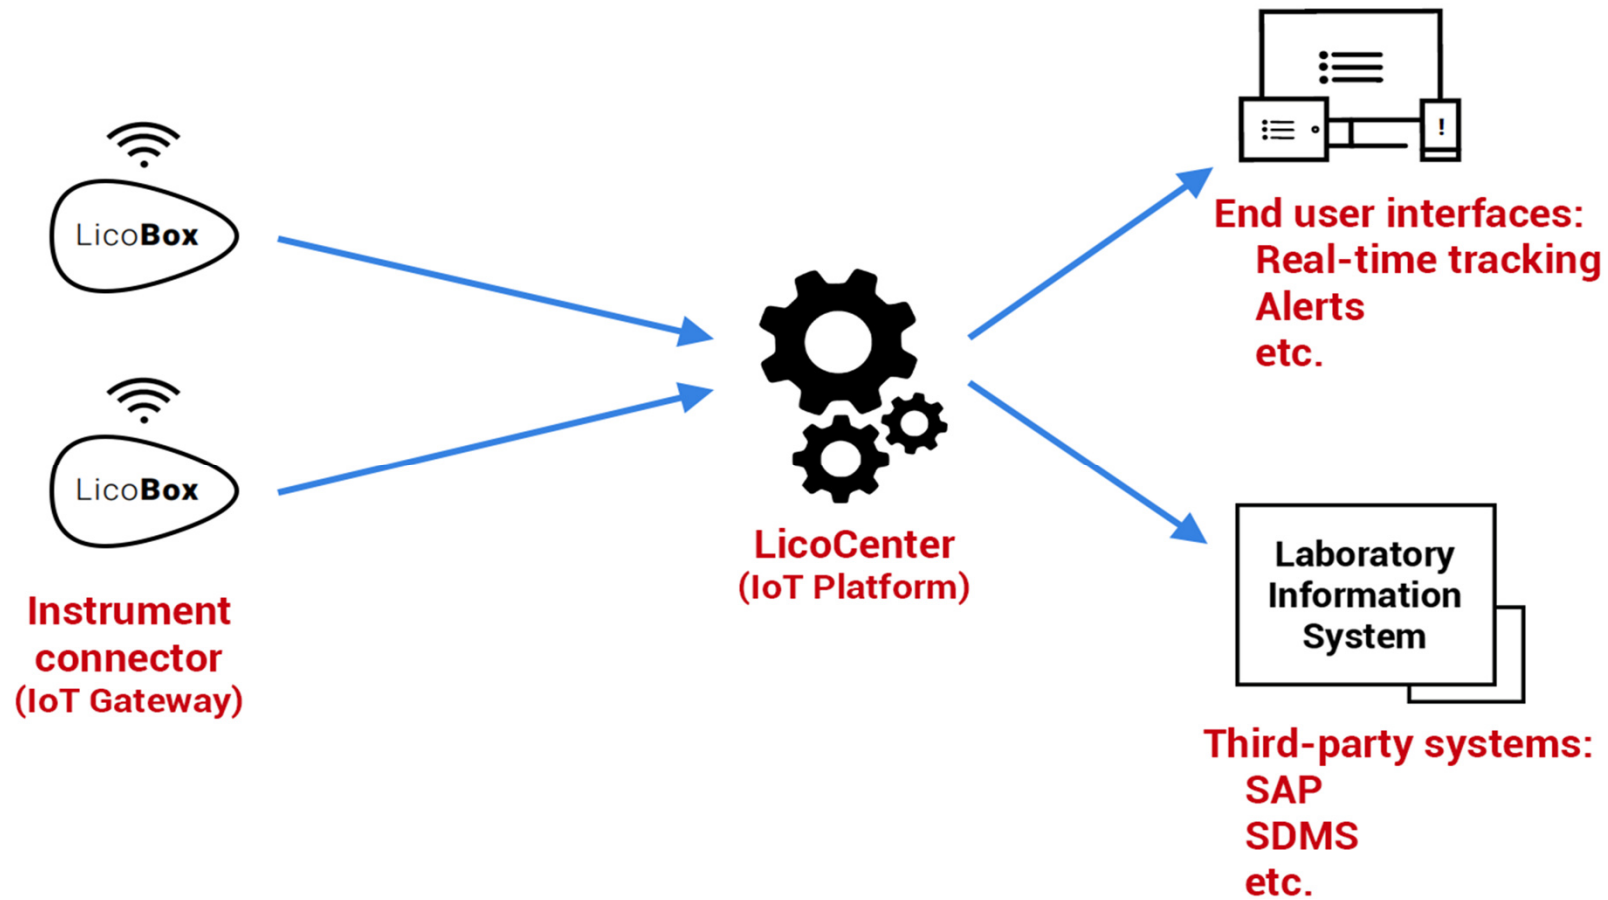

# Improve Lab digitalization

# An all-in-one IoT solution

The **LicoBox** transforms lab instruments into *smart devices* :

- Collect data
- Send data on the network
- Give instructions to instruments

Connected  
**Labs**

## The **LicoCenter** connects information systems

# Remote Lab

- Follow parameters in real time from anywhere, on any device
- Get notifications and alerts

- Pilot instruments from anywhere
- Instruments status in real time
- Follow instruments workload
- Automated corrective actions